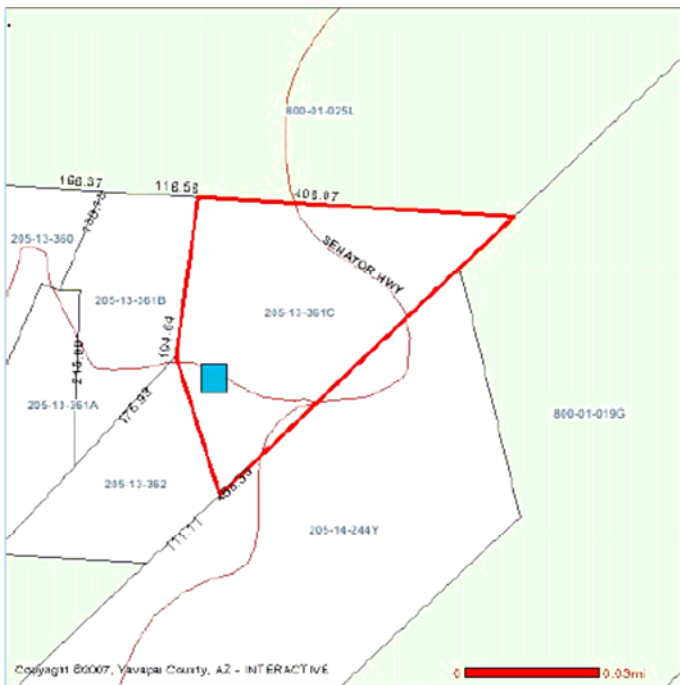

TreeTop Cabin, Aerial Photograph, 2007 (Property Boundaries Approximate)

Property Dimensions

20 Foot Topographic Contour Map