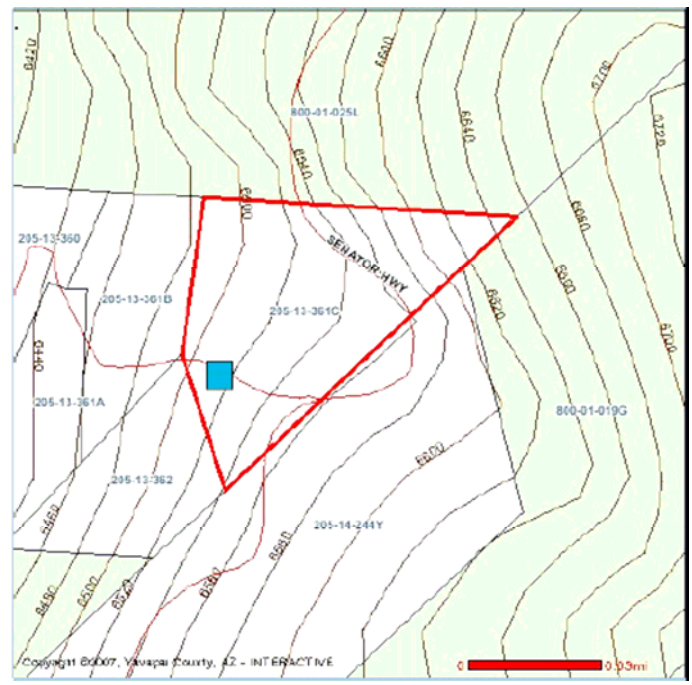

TreeTop Cabin, Aerial Photograph, 2007 (Property Boundaries Approximate)

Property Dimensions

20 Foot Topographic Contour Map